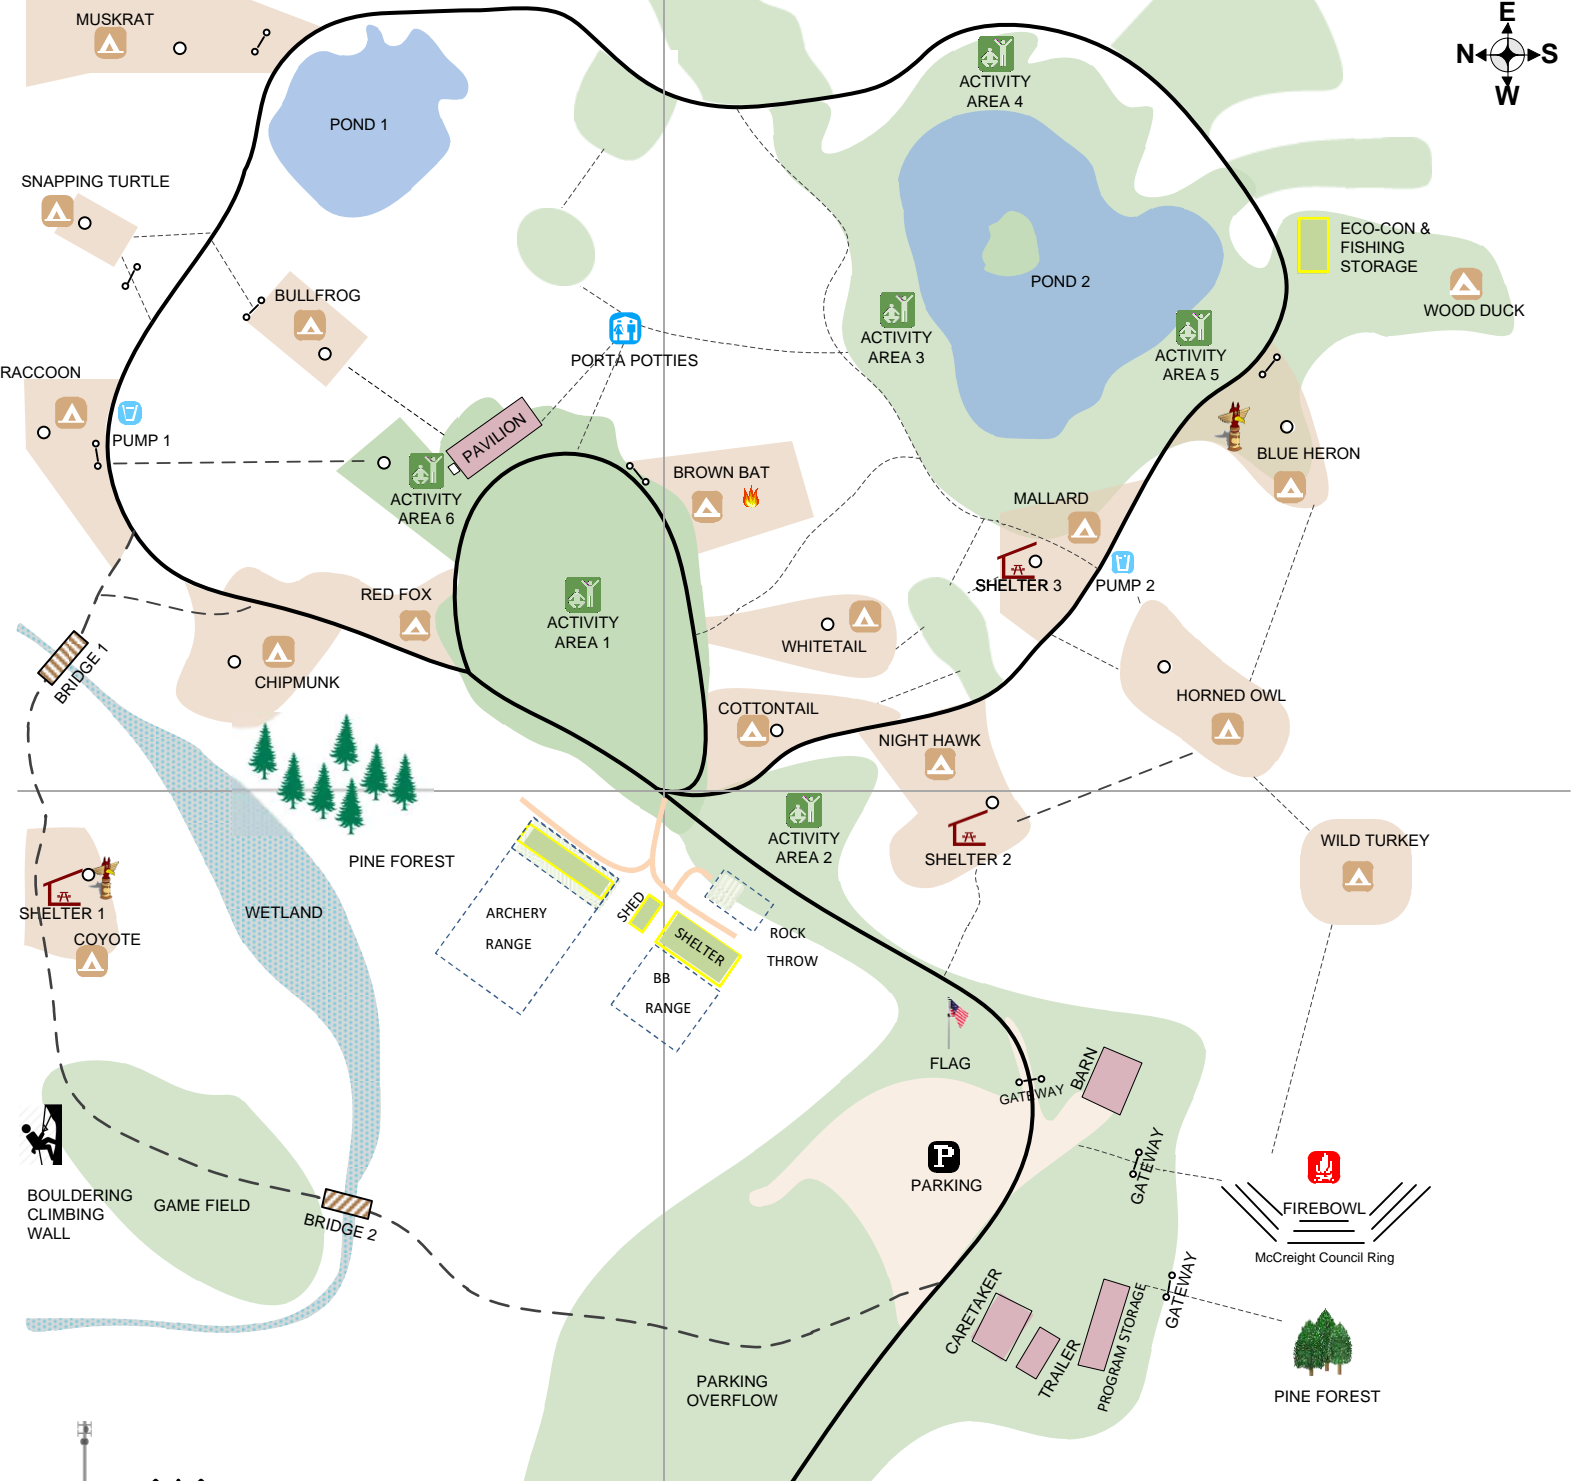

CAMP OAKARRO

40635 Mill Creek Road
Wadsworth, IL 60083

Updated September 19, 2018

1" = 165'

CELL TOWER
NORTH TO 173

ENTRANCE

MILL CREEK ROAD

- Fire ring
- Fire pit
- Gateway
- Bridge
- Totem pole
- Grass field
- Campsite