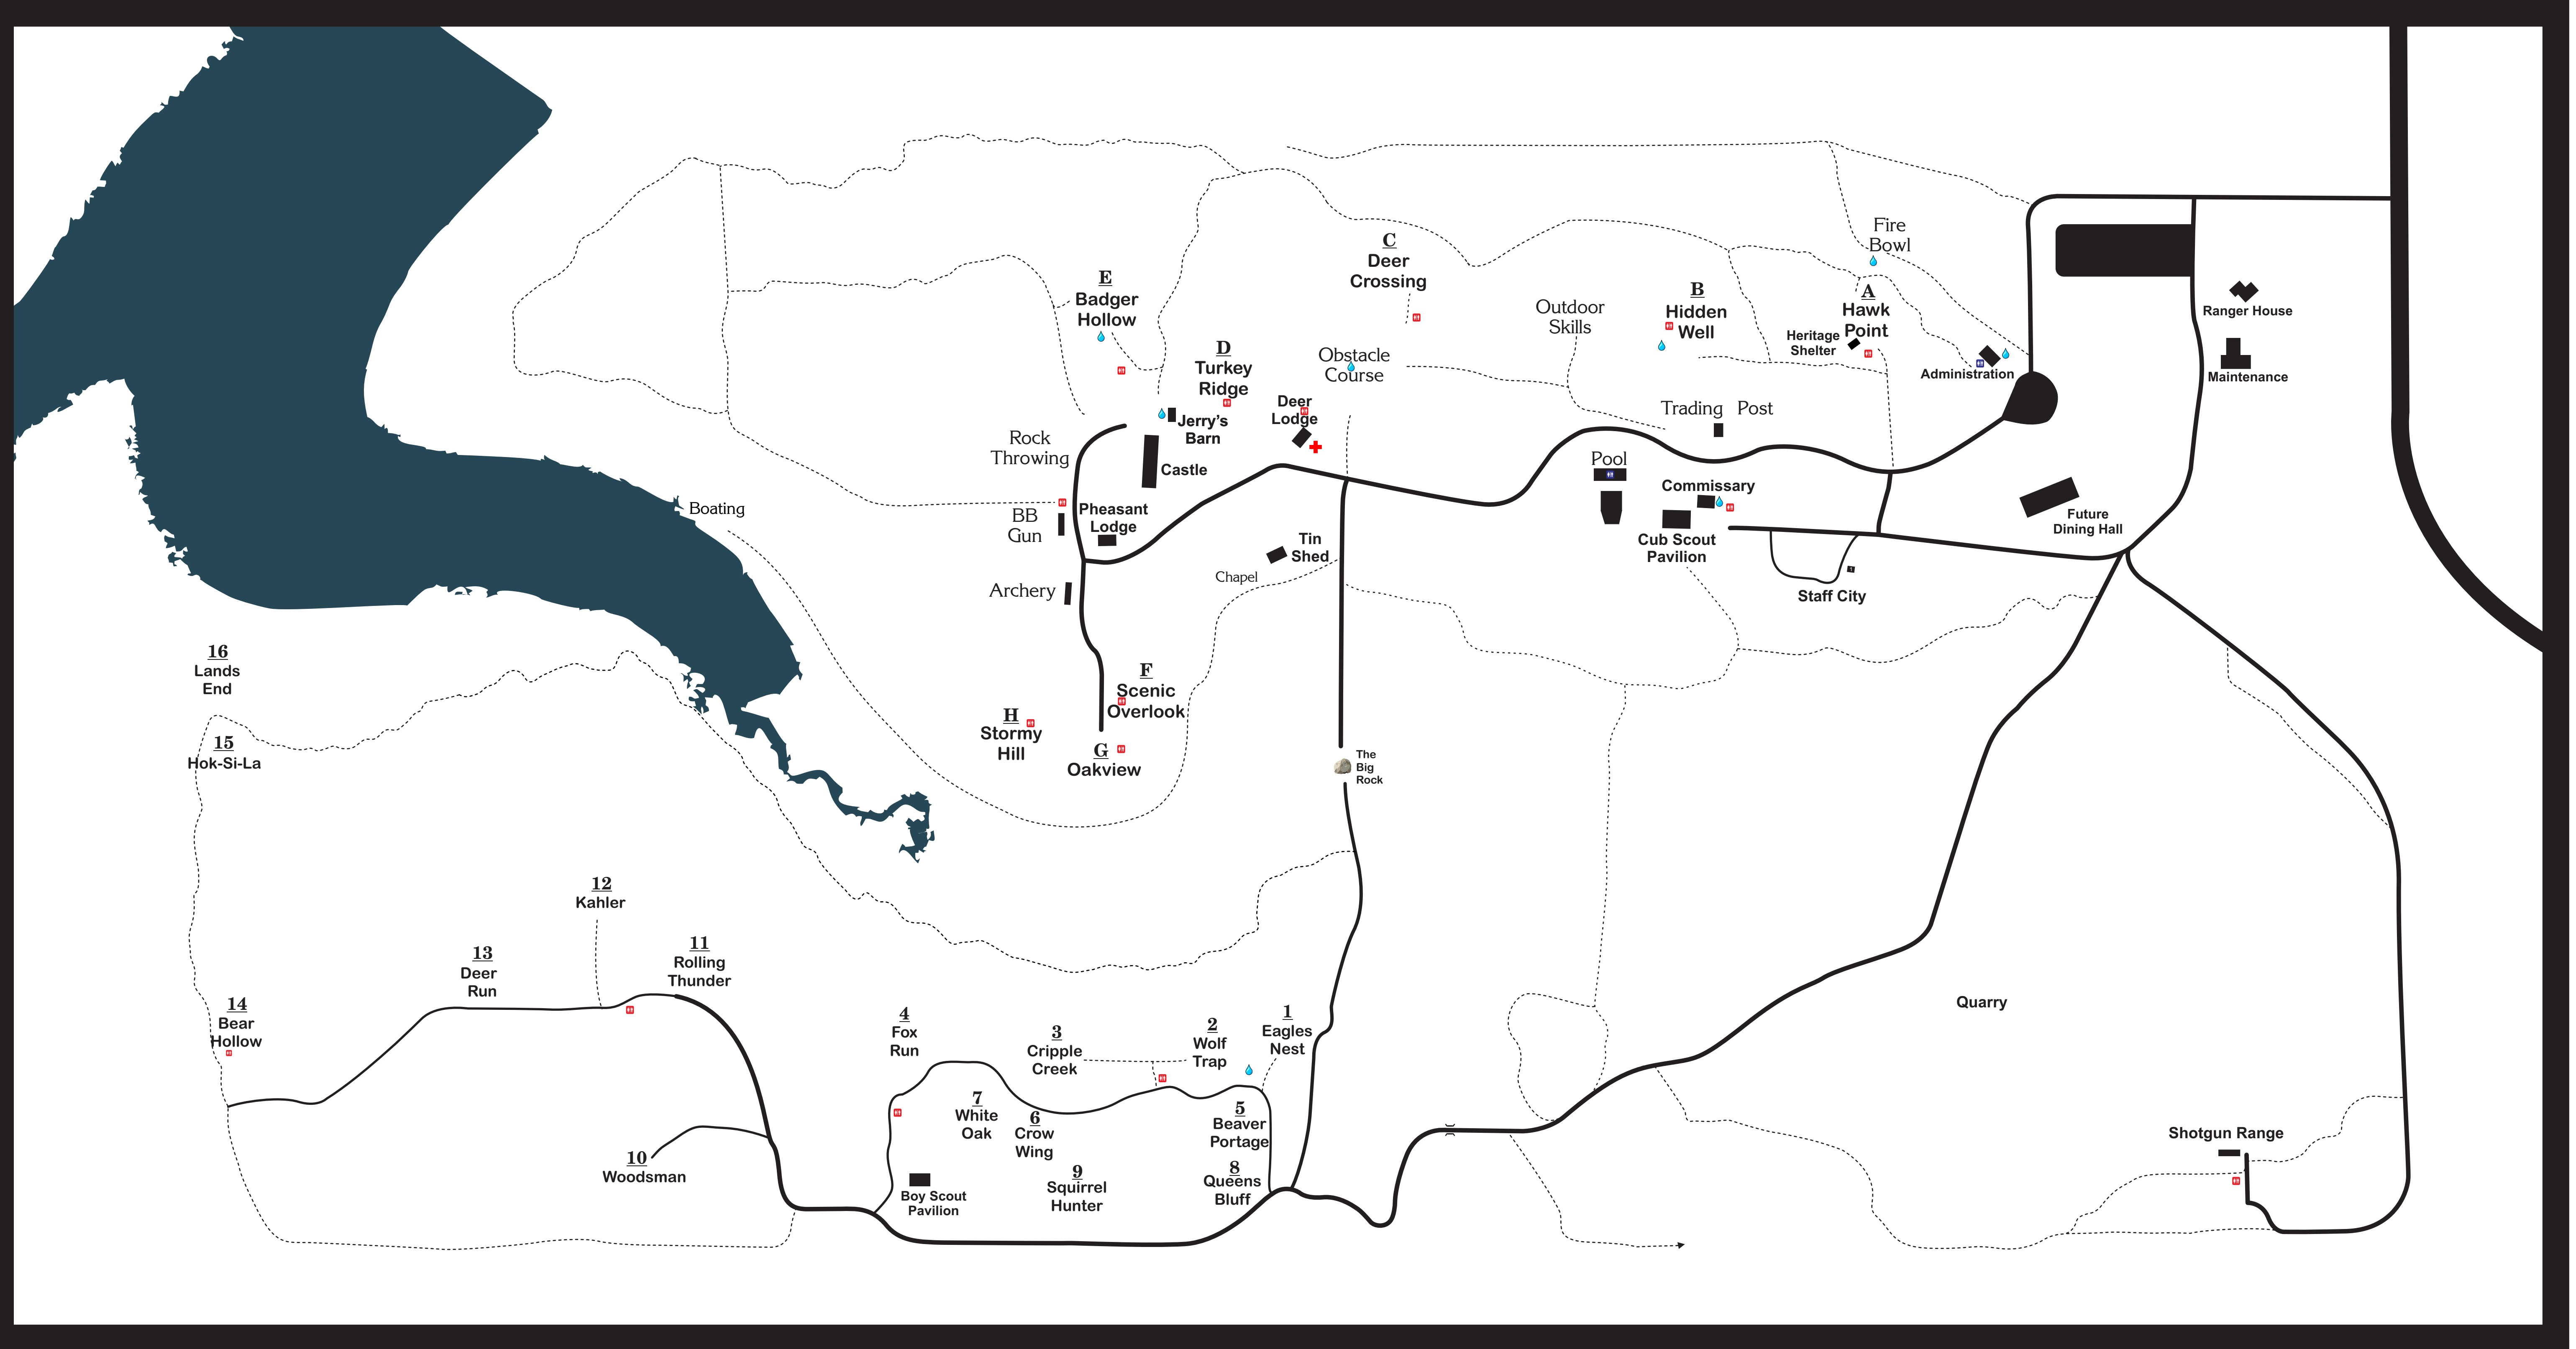

Gamehaven Scout Reservation

Cub Scout Campsites

A	Hawk Point
B	Hidden Well
C	Deer Crossing
D	Turkey Ridge
E	Badger Hollow
F	Scenic Overlook
G	Oakview
H	Stormy Hill

Boy Scout Campsites

1	Eagles Nest	Troop 80	9	Squirrel Hunter	
2	Wolf Trap	Troop 498	10	Woodsman	Troop 82
3	Cripple Creek		11	Rolling Thunder	Troop 27
4	Fox Run		12	Kahler	
5	Beaver Portage		13	Deer Run	
6	Crow Wing		14	Bear Hollow	
7	White Oak		15	Hok-Si-La	
8	Queens Bluff		16	Land's End	

- Latrine
- Flush Toilets
- Water
- First Aid