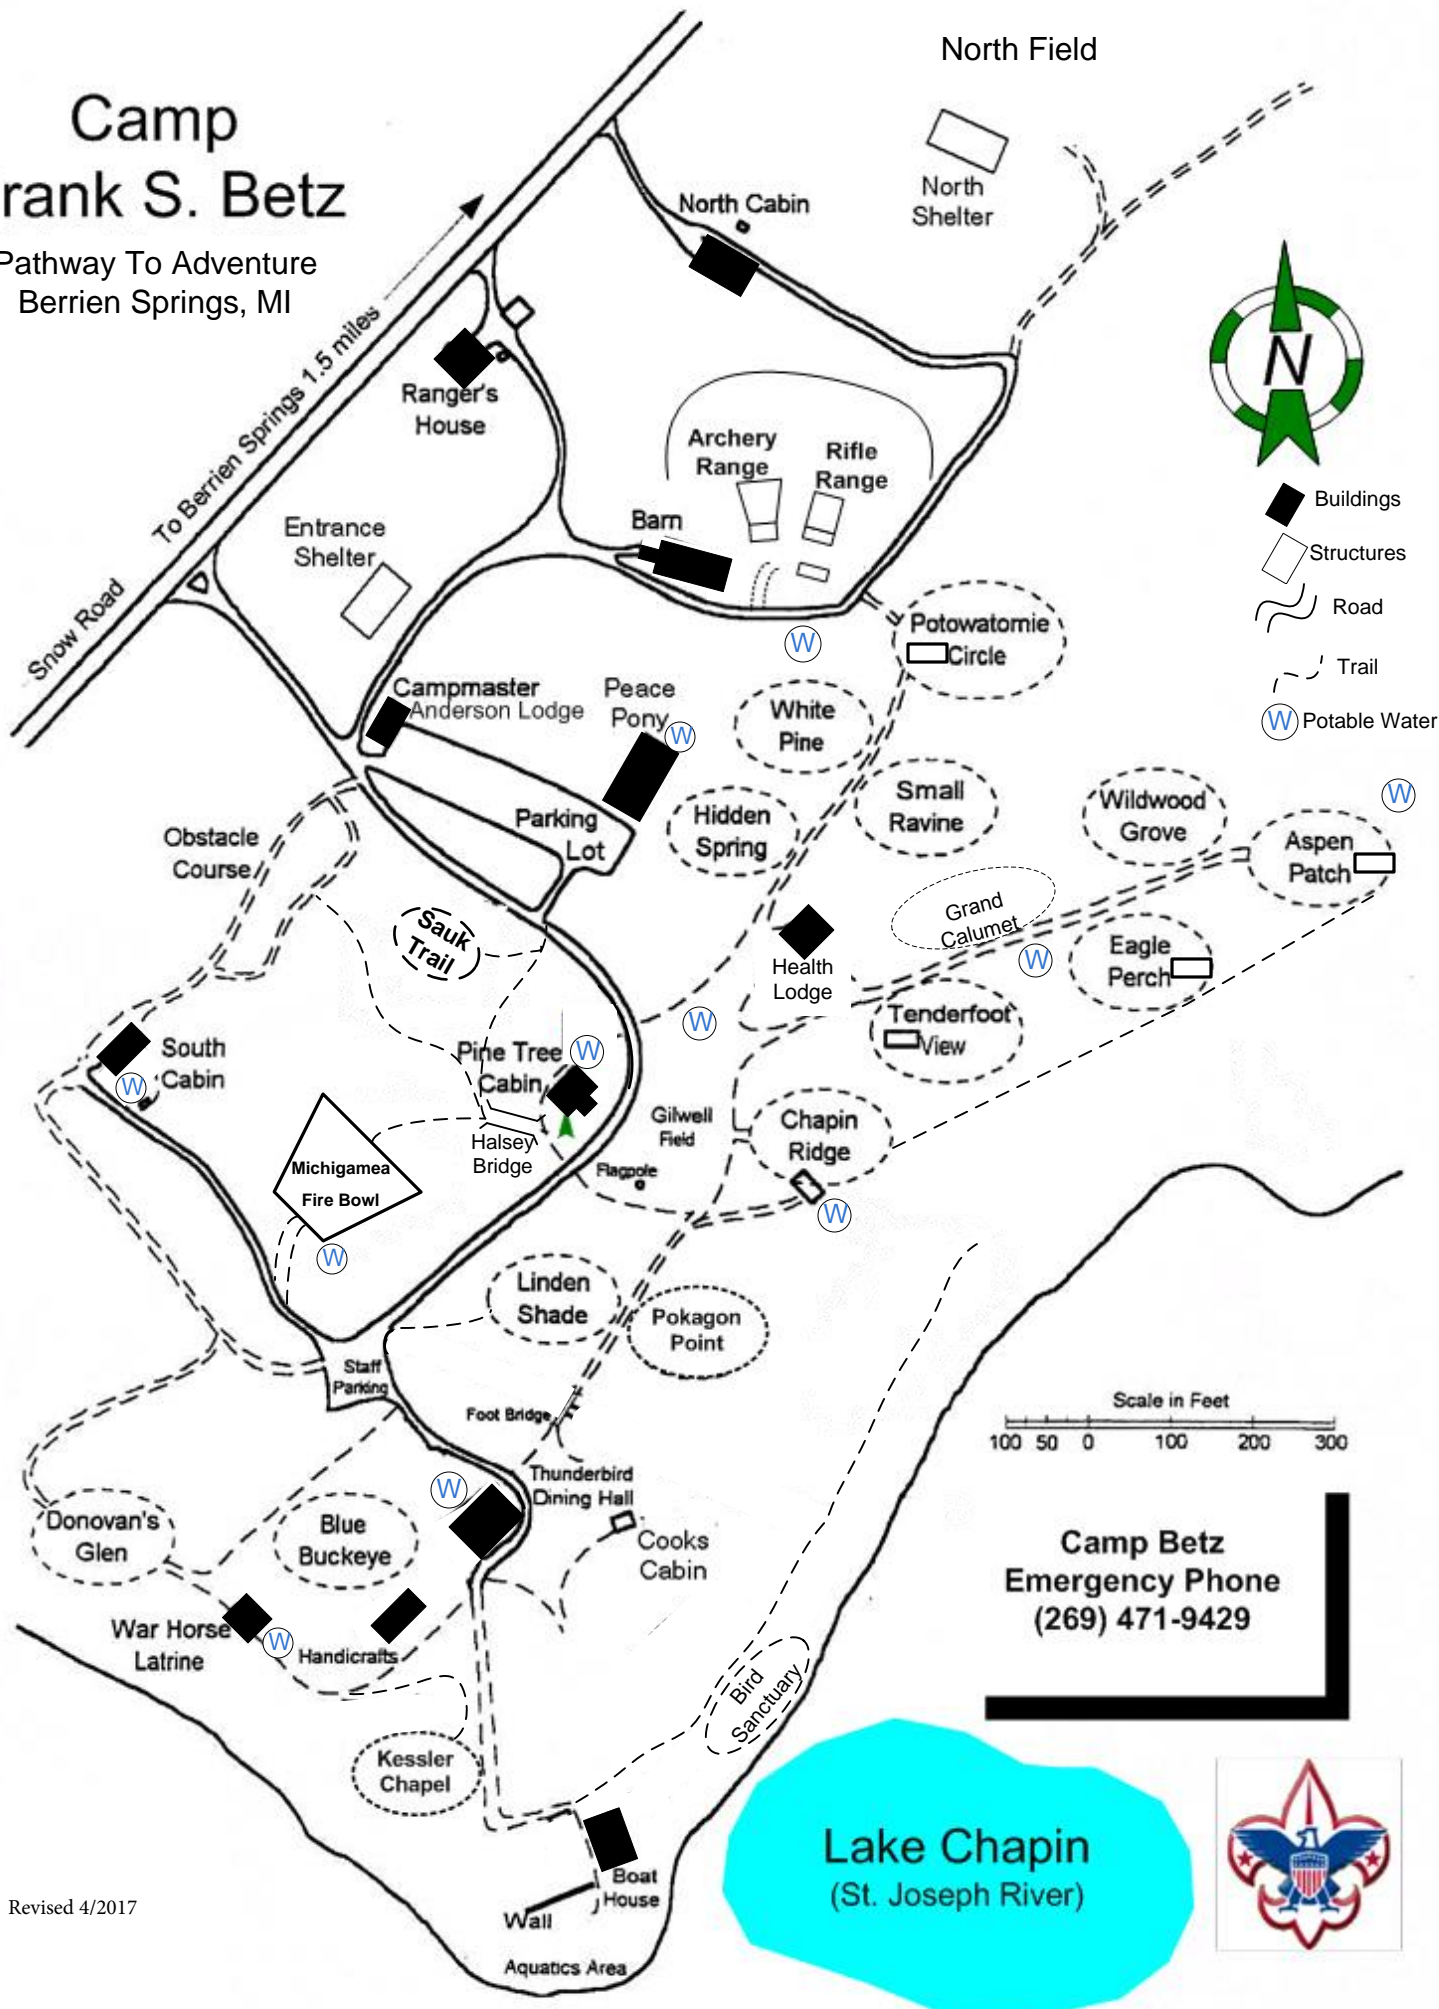

# Camp Frank S. Betz

Pathway To Adventure  
Berrien Springs, MI

-  Buildings
-  Structures
-  Road
-  Trail
-  Potable Water

**Camp Betz**  
Emergency Phone  
(269) 471-9429