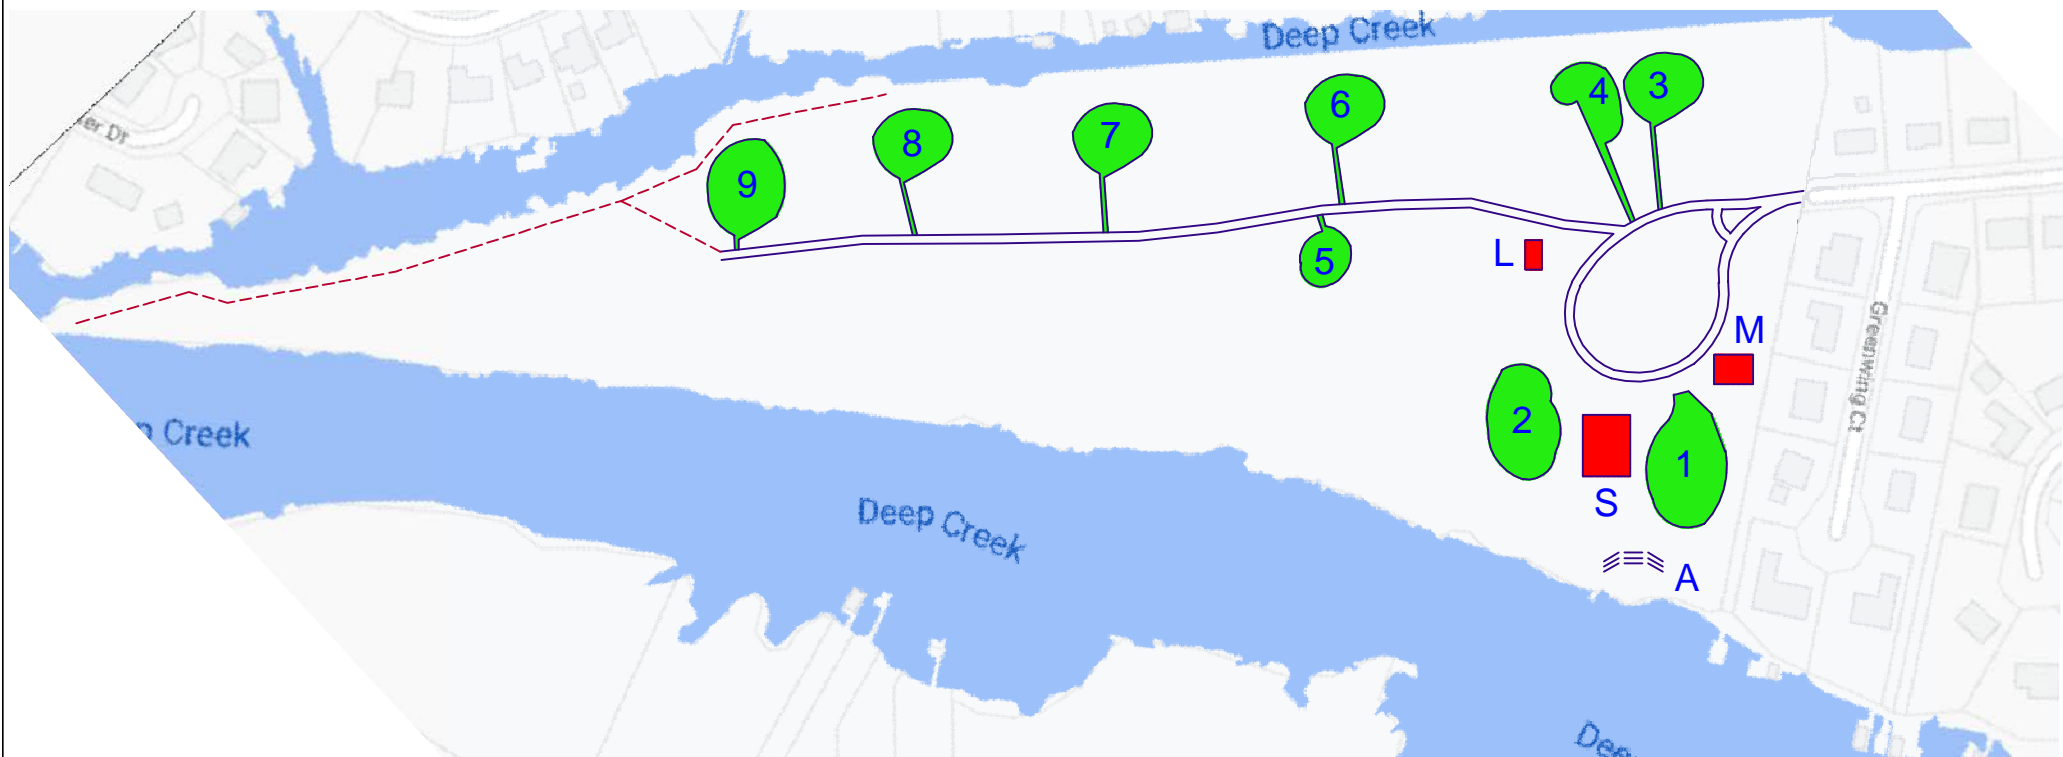

CAMP MOONYAH

LEGEND

SITE WITH SITE NUMBER

A ≡≡≡ AMPITHEATRE

M ■ MAINTENANCE

- - - FOOT PATH

L ■ LATRINE

S ■ SHELTER